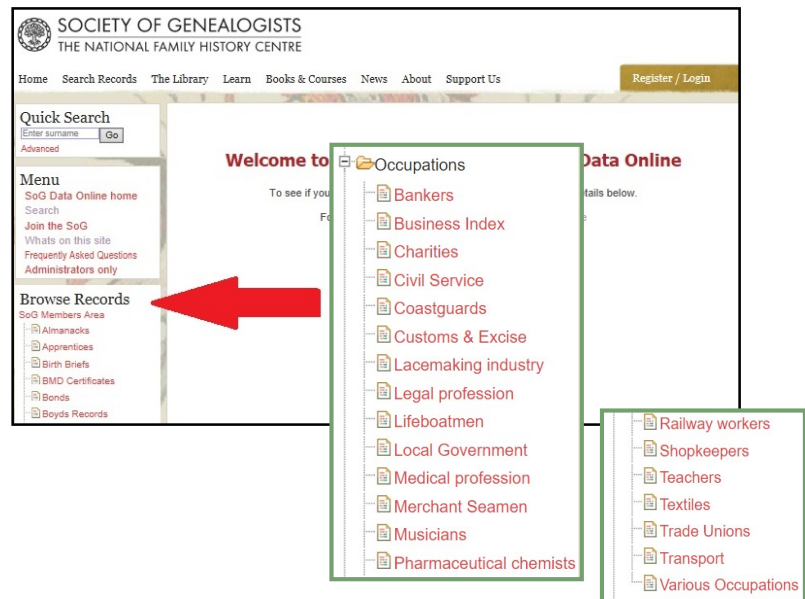

There are three types of sources on SoG Data Online – indexed only; images only; and indexed images. It is therefore also important to look at the record sets available to find the records that are images only.

To find occupations on SoG Data Online, log in if you are a member or go to the home page at www.sog.org.uk.

The screenshot shows the homepage of the Society of Genealogists, 'THE NATIONAL FAMILY HISTORY CENTRE'. The page features a navigation menu with links for Home, Search Records, The Library, Learn, Books & Courses, News, About, Support Us, Members, and Register / Login. A banner at the top right indicates 'Your basket is currently empty.' The main heading reads 'Welcome to the Society of Genealogists.' Below this is a large promotional banner with the text 'Join the UK's largest Family History Society here today!' and a link 'For more information click here'. The page is divided into three columns: 'Membership' with a tree logo, 'News' with articles like 'April 2019 Book of the Month - Tracing Births, Deaths & Marriages at Sea' and 'Parish Registers & Parish Chest Records for Family Historians - A Half-day Course on 6 April', and 'Getting Started' with a search box and links for 'Advanced Search' and 'Browse'.

Occupations Records Handout

Under the purple 'Getting Started' box, click on 'Browse' to go to SoG Data Online home page.

On the left hand side under 'Browse Records' is a list of categories.

Click on the 'Occupations' category to reveal the list of occupation sub-categories.

Choose the category you want to see the record sets. In this example, choose 'Lacemaking industry'.

The results page lists all datasets for that occupation – in this case there is only one, however railway workers (for example) has four datasets.