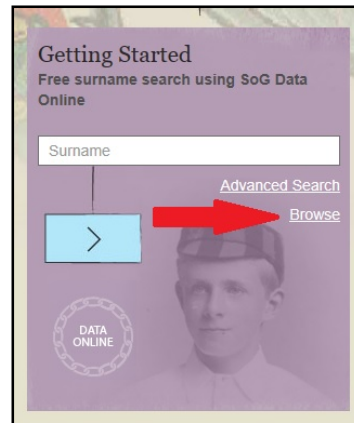

Occupations Records Handout

Under the purple 'Getting Started' box, click on 'Browse' to go to SoG Data Online home page.