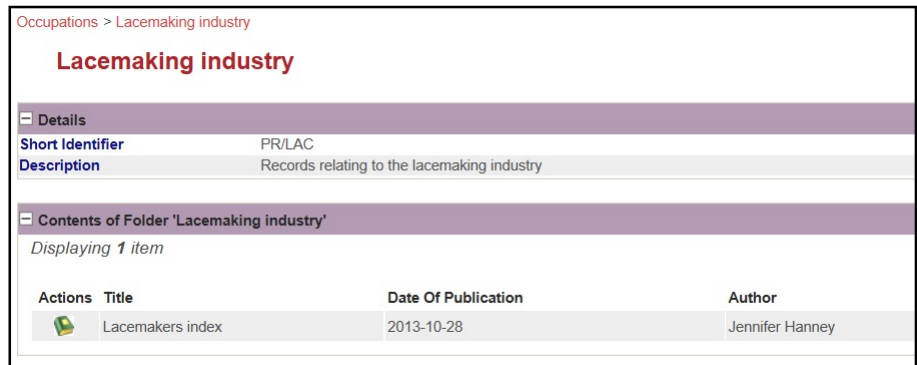

The results page lists all datasets for that occupation – in this case there is only one, however railway workers (for example) has four datasets.

Click on the book symbol next to the dataset.